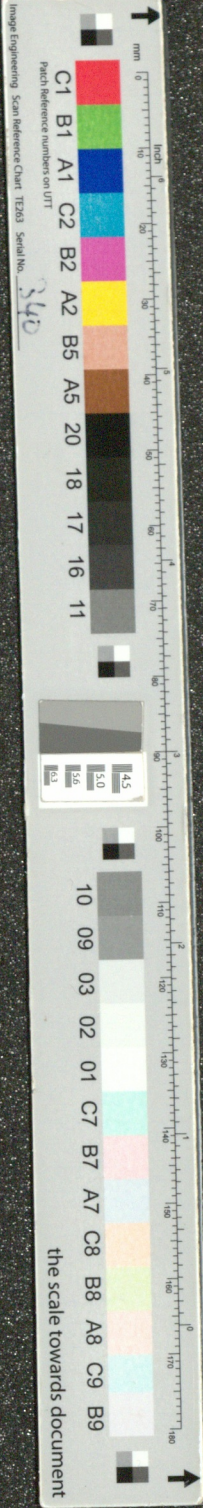

1700

N^o 1970
Verkoperte
Geertvrijd. Smit 44 01

Cooper
Bartholomeus Lammert

Ry 50: Lec: f^o 236
R 39 f^o 236

[Faint, mostly illegible handwritten text, likely bleed-through from the reverse side of the page.]

Image Engineering Scan Reference Chart T283 Serial No. 340

Dele Tiogende.
Lernmerende Sa
Jacob de Lange

Op Eijs antwoort gedru^d in
eti.

Diekerfac
Jup^t

Jacob de
Jes Roorden Jup^t
is verftchen

fluyse
Jufim

the scale towards document

the scale towards document

340

Patch Reference numbers on UTT

C1 B1 A1 C2 B2 A2 B5 A5 20 18 17 16 11

10 09 03 02 01 C7 B7 A7 C8 B8 A8 C9 B9

Handwritten text on aged paper:

22 Oct 1702